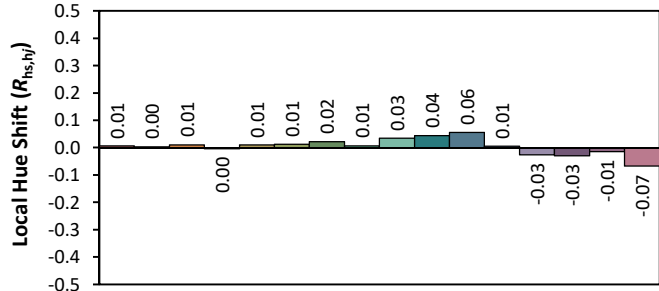

IES TM-30-18 Color Rendition Report

Source: XOB04 9530
 Date: 9/14/2020

Manufacturer: Xicato
 Model: XOB04

Notes: This is a recommended method for displaying IES TM-30-18 information.

x 0.4352
 y 0.3970
 u' 0.2525
 v' 0.5183