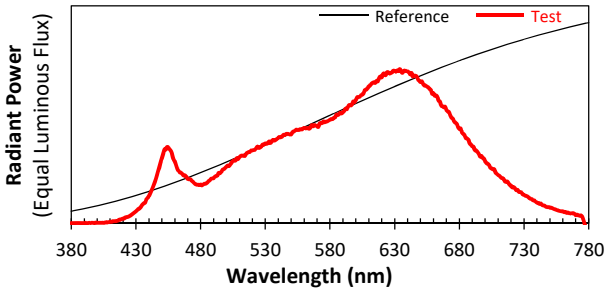

IES TM-30-18 Color Rendition Report

Source: XOB04 9530
 Date: 9/14/2020

Manufacturer: Xicato
 Model: XOB04

Notes: This is a recommended method for displaying IES TM-30-18 information.

x 0.4352
 y 0.3970
 u' 0.2525
 v' 0.5183