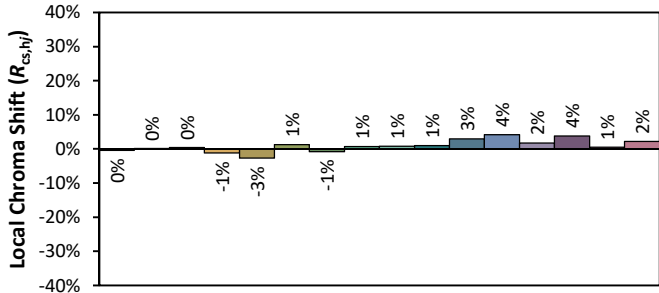

IES TM-30-18 Color Rendition Report

Source: XOB04 9530
 Date: 9/14/2020

Manufacturer: Xicato
 Model: XOB04

Notes: This is a recommended method for displaying IES TM-30-18 information.

x 0.4352
 y 0.3970
 u' 0.2525
 v' 0.5183