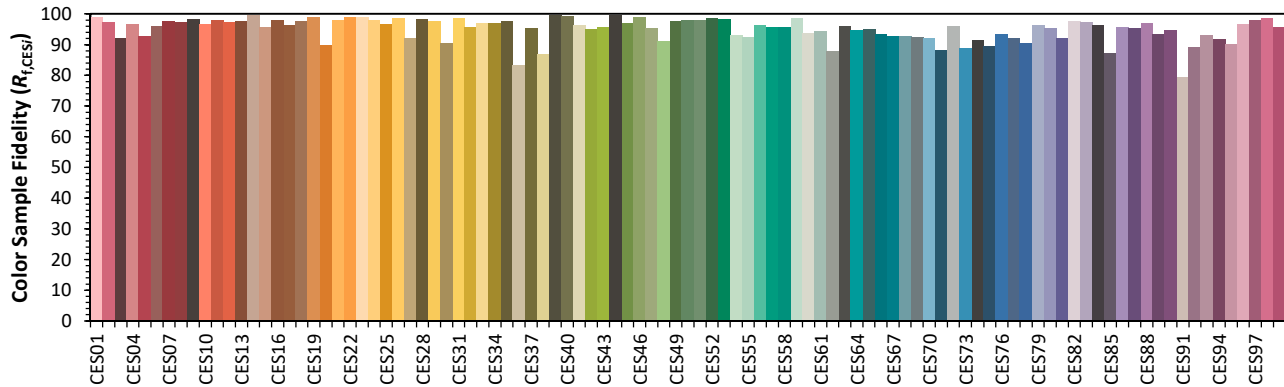

IES TM-30-18 Color Rendition Report

Source: XOB04 9530
 Date: 9/14/2020

Manufacturer: Xicato
 Model: XOB04

Notes: This is a recommended method for displaying IES TM-30-18 information.

x 0.4352
 y 0.3970
 u' 0.2525
 v' 0.5183