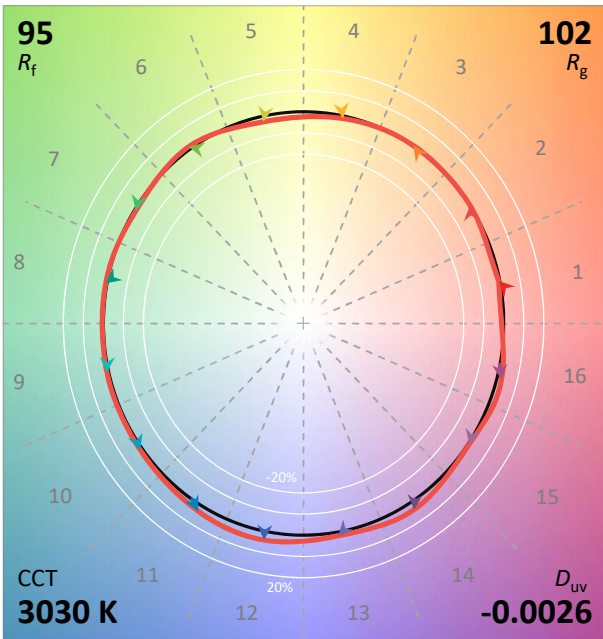

IES TM-30-18 Color Rendition Report

Source: XOB04 9530
 Date: 9/14/2020

Manufacturer: Xicato
 Model: XOB04

Notes: This is a recommended method for displaying IES TM-30-18 information.

x 0.4352
 y 0.3970
 u' 0.2525
 v' 0.5183