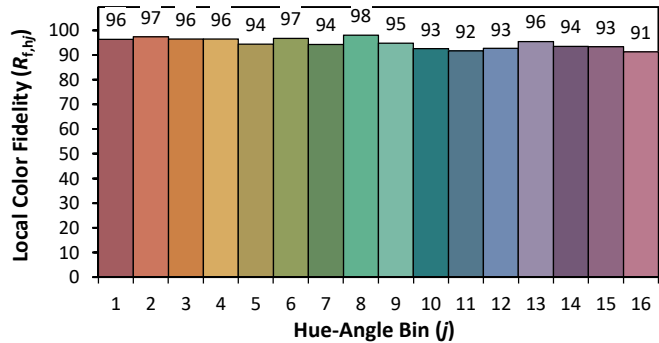

IES TM-30-18 Color Rendition Report

Source: XOB04 9530
 Date: 9/14/2020

Manufacturer: Xicato
 Model: XOB04

Notes: This is a recommended method for displaying IES TM-30-18 information.

x 0.4352
 y 0.3970
 u' 0.2525
 v' 0.5183